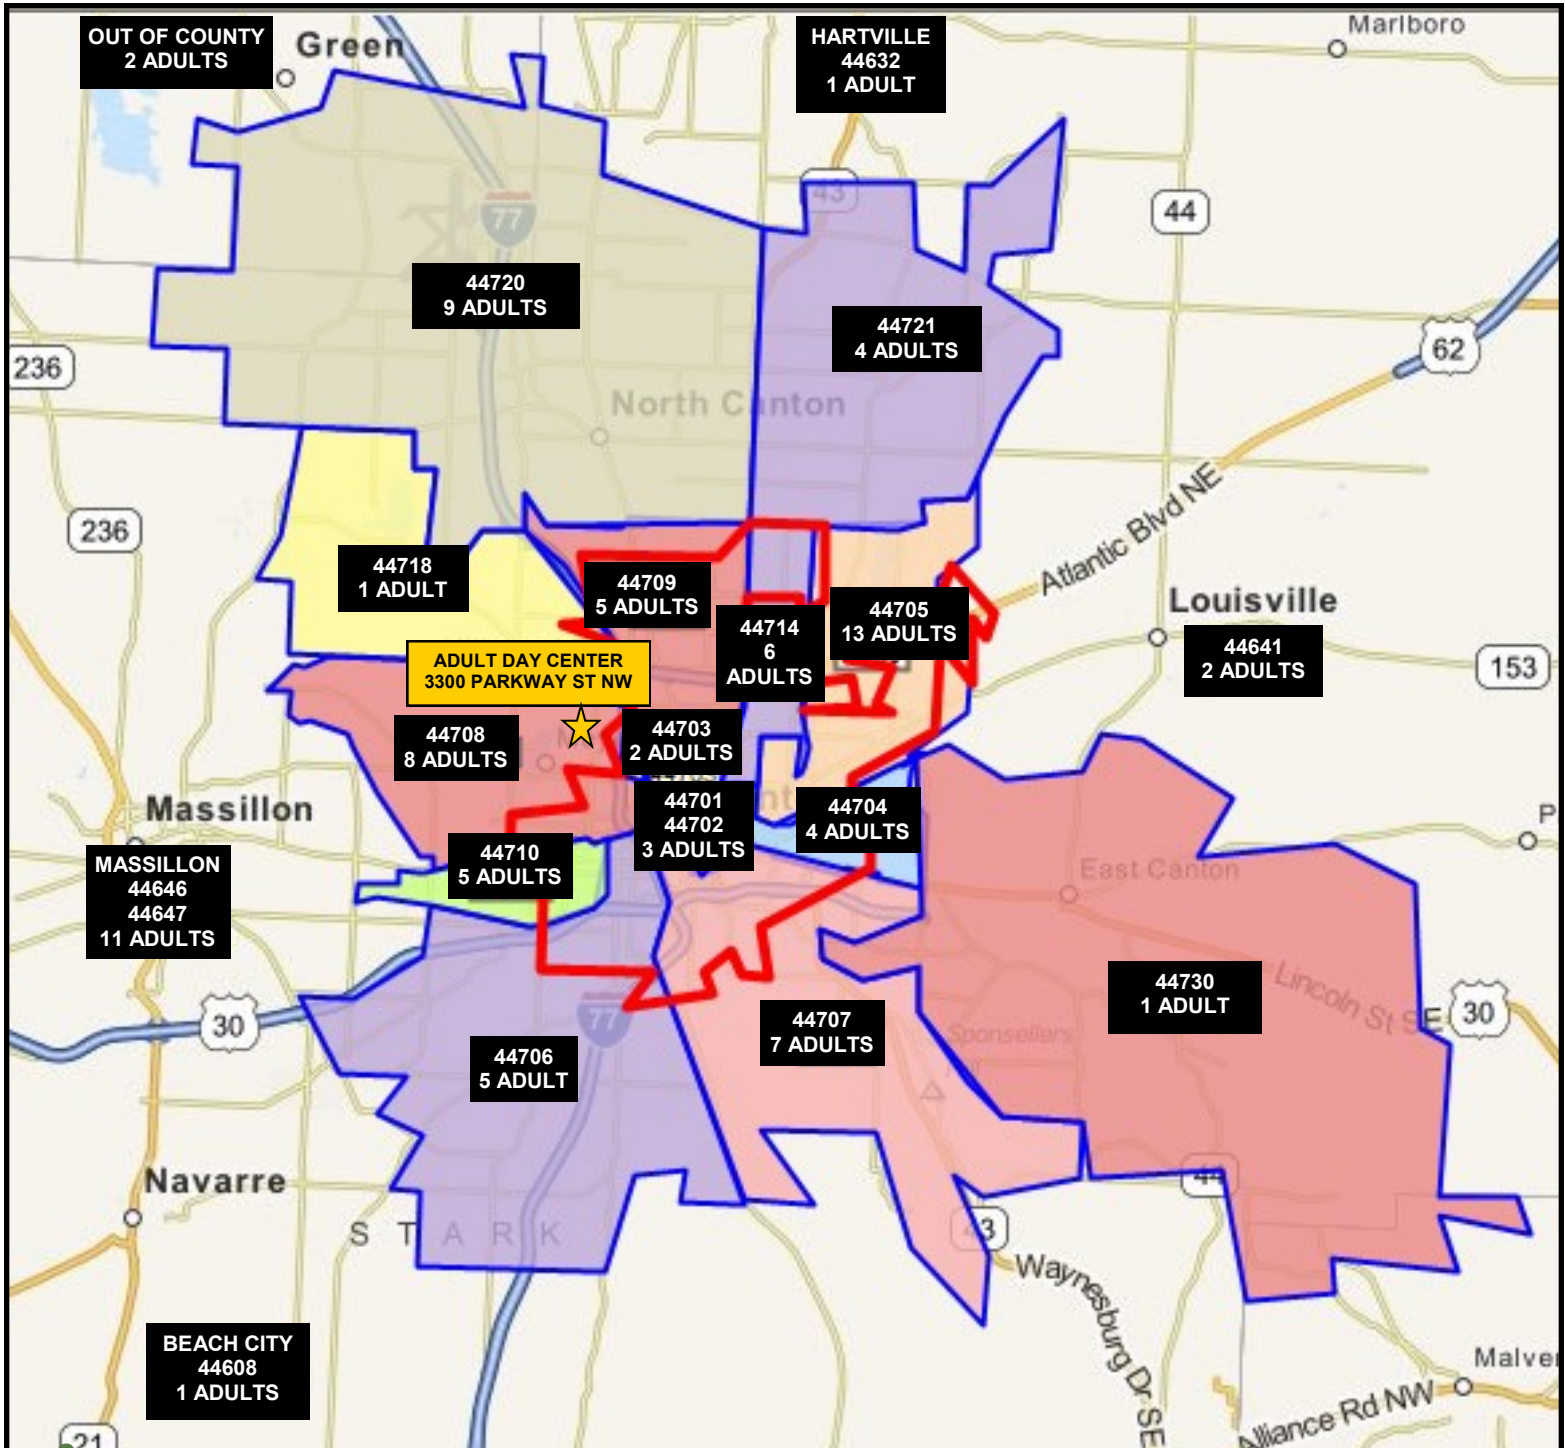

ADULT DAY PROGRAM

FY 2017: WHERE OUR CLIENTS LIVE

ADULT DAY CENTER

98 ADULTS ENROLLED
 23 ZIP CODES SERVED
 DATA: January 2016-2017

- CANTON CITY LIMITS
- ZIP CODE BOUNDRIES