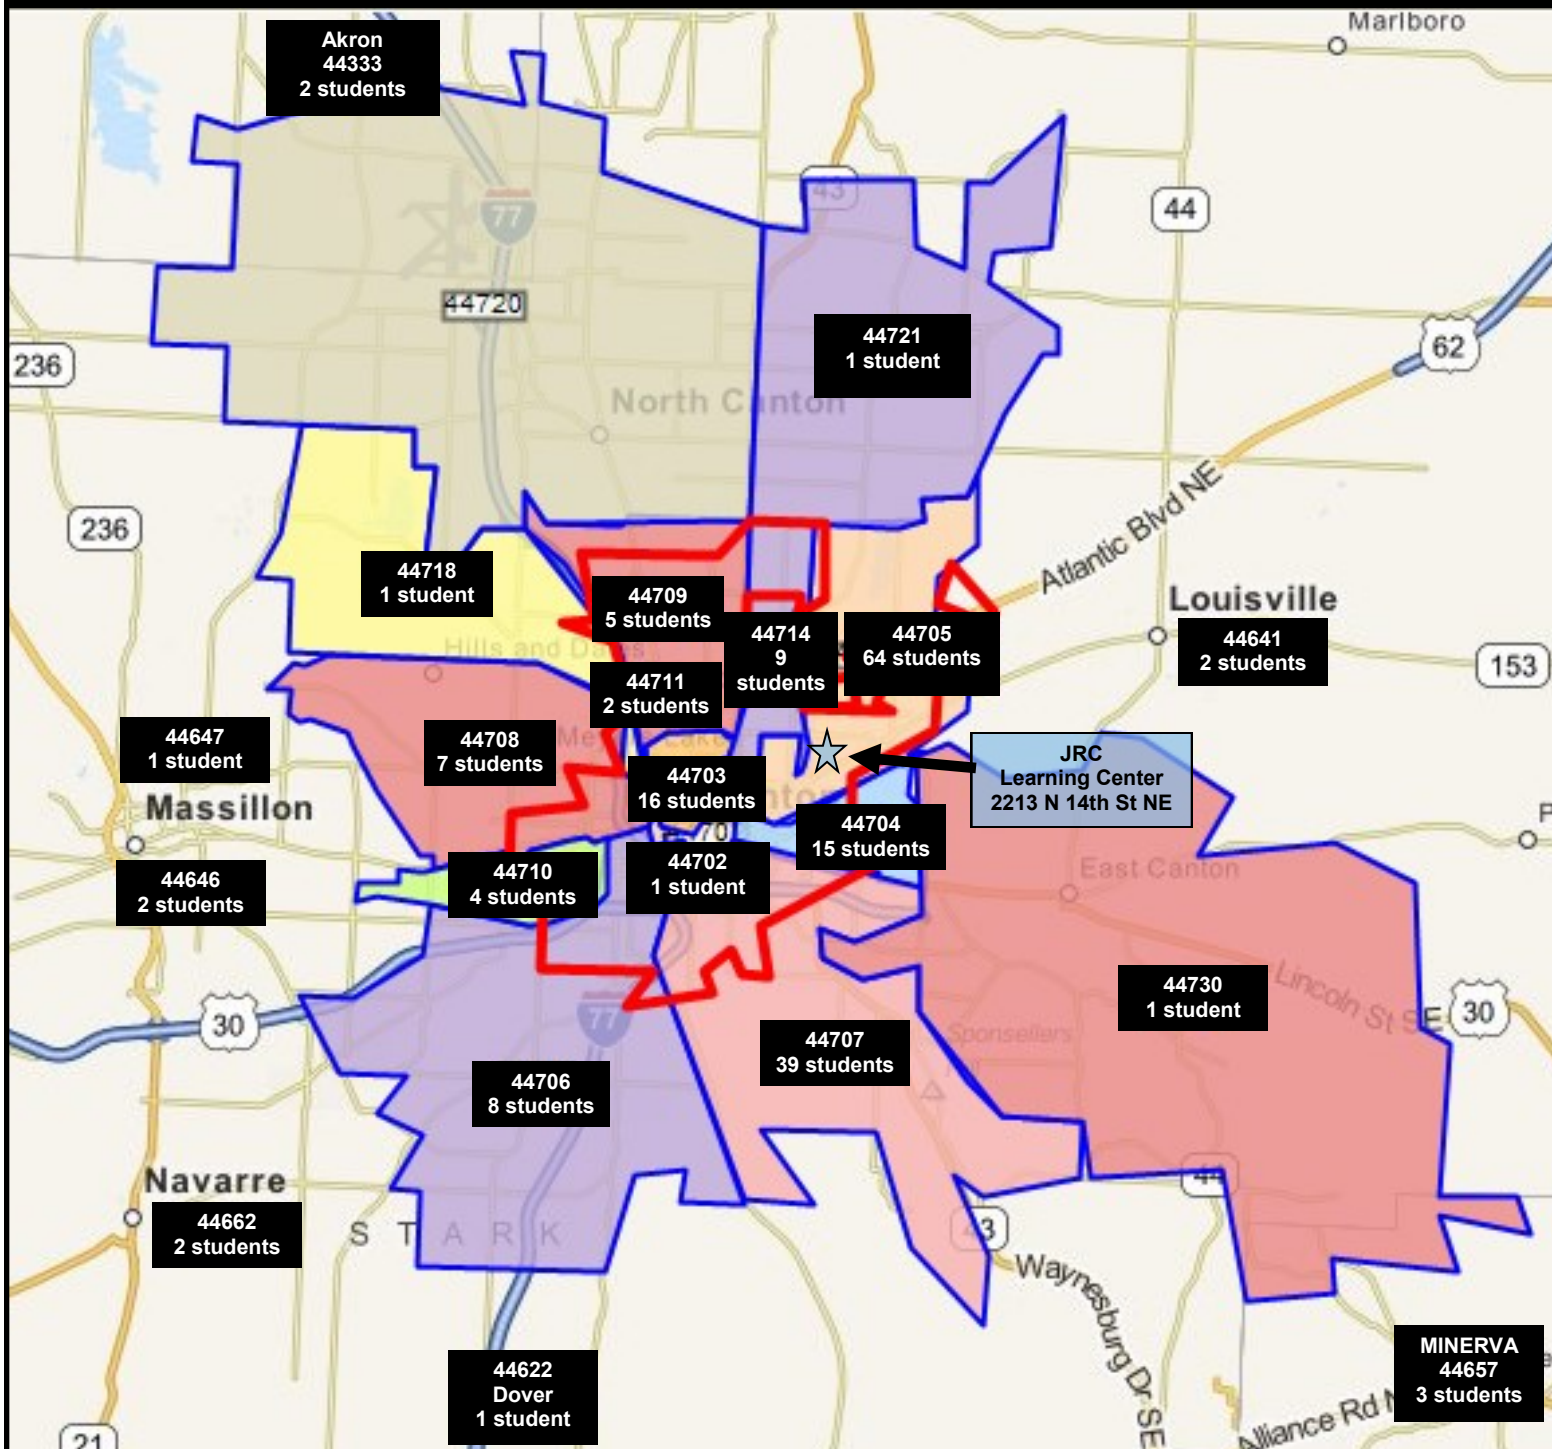

PRESCHOOL & CHILD CARE 2017: WHERE OUR STUDENTS LIVE

LEARNING CENTER

AGE 6 WEEKS THROUGH PRESCHOOL

176 CHILDREN

22 ZIP CODES SERVED

Data: January, 2016-2017

█ CANTON CITY LIMITS

█ ZIP CODE BOUNDRIES